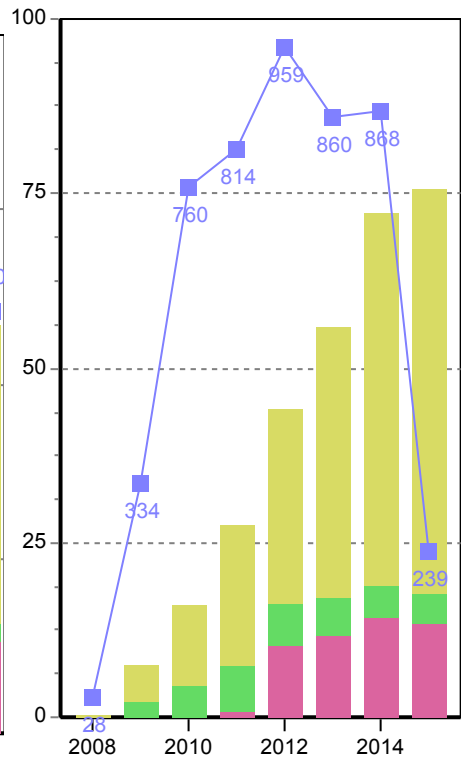

Procentual (10 X = 1000%)

- SharesPerPost
- CommentsPerPost
- LikesPerPost
- Posts

Absolutes

- Absolute Shares
- Absolute Comments
- Absolute Likes
- Posts