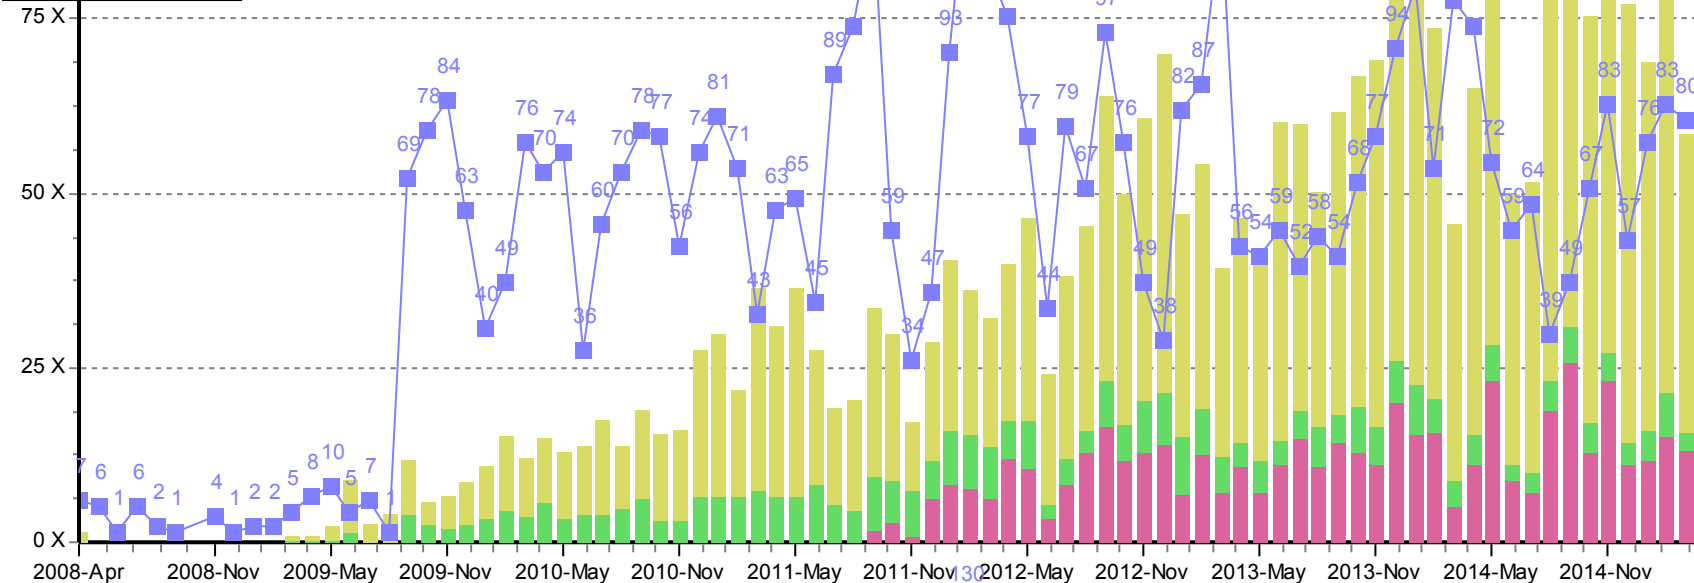

Procentual (10 X = 1000%)

- SharesPerPost
- CommentsPerPost
- LikesPerPost
- Posts

Absolutes

- Absolute Shares
- Absolute Comments
- Absolute Likes
- Posts